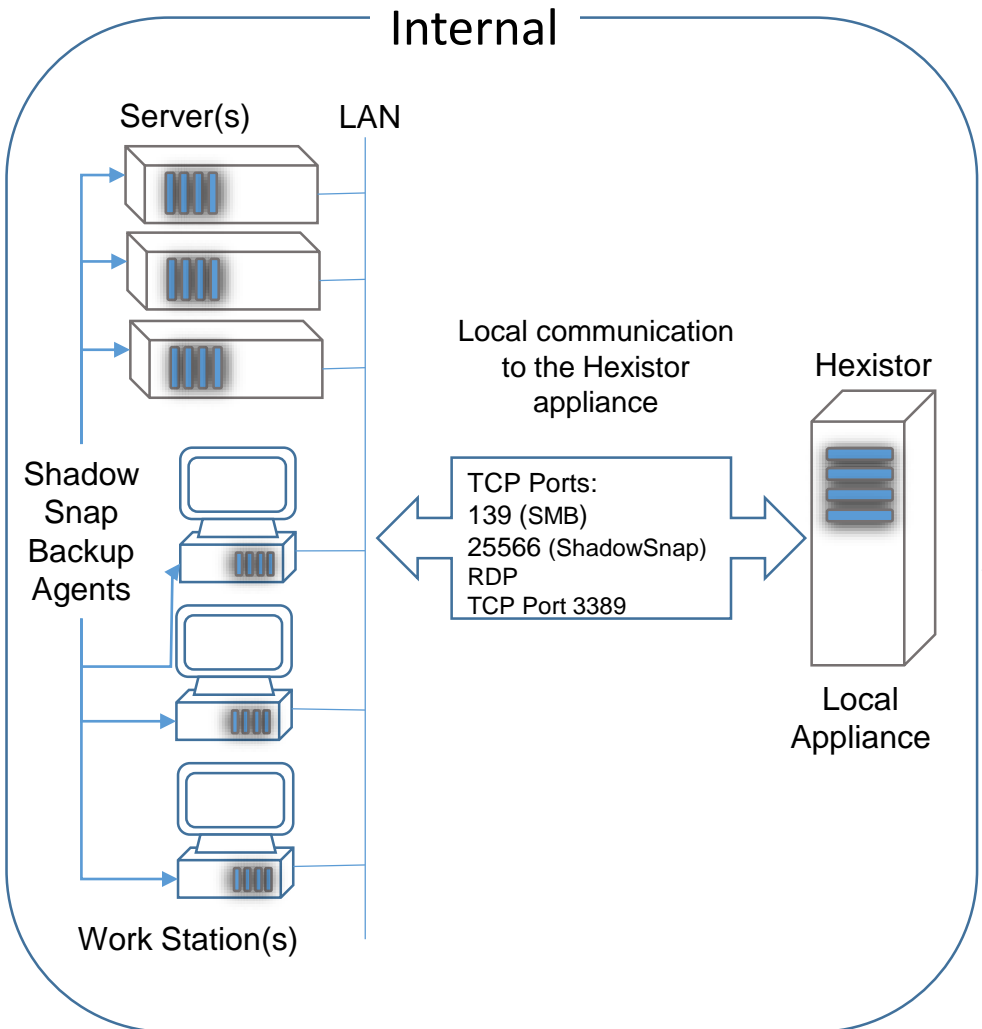

Local Customer Location

Internet

Hexistor

Internal

TCP Ports:
 139 (SMB)
 25566 (ShadowSnap)
 RDP
 TCP Port 3389

TCP Ports:
 22, 80, 443
 2200-2250

UPD Port:
 123

Access to:
 8.34.181.199/32
 8.25.163.64/27
 108.179.46.0/26
 8.25.163.70
 8.34.176.0/22
 198.49.95.0/24
 208.53.34.2/23

Ubuntu's
 91.189.91.13
 91.189.91.14
 91.189.91.15
 91.189.88.149